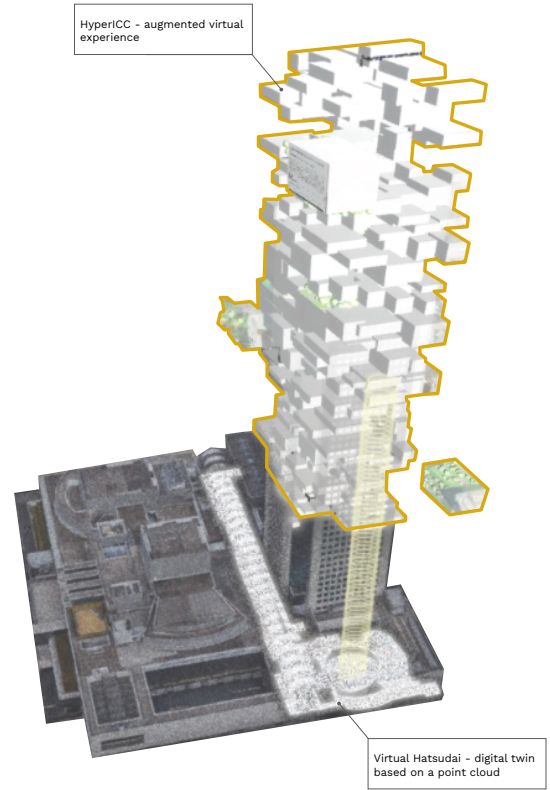

HyperICC / Virtual Hatsudai is a showcase of a new way of designing spatial experiences in virtual realm.

Hyper ICC / Virtual Hatsudai bridges virtual and physical realm, by not only creating a digital twin but also augmenting it with expansion design and gaming features.

Virtual Hatsudai is a digital twin based on the point cloud which was provided by 3D scan of the physical building.

Hyper ICC is a building with an ever-changing composition that adapts to the choice of content of each visitor. The experience will be a surprise on every visit.

OK

CANCEL

HyperICC is a datascape of the ICC - each block refers to a specific exhibition from the rich history of this venue. The tags direct you to specific info on the website.

Virtual realm offers completely new opportunities in terms of spatial design. The features not available before can define virtual volumes.