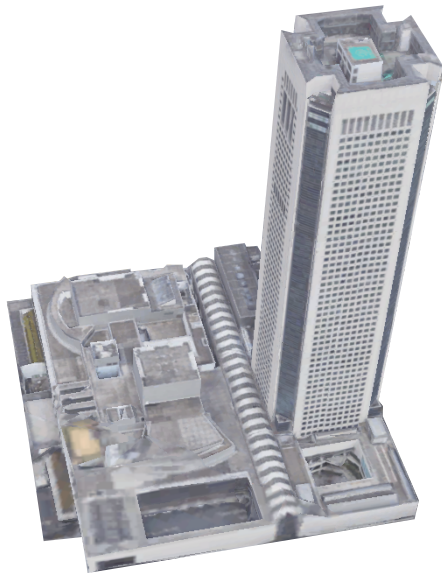

HyperICC / Virtual Hatsudai is a showcase of a new way of designing spatial experiences in virtual realm.

Hyper ICC / Virtual Hatsudai bridges virtual and physical realm, by not only creating a digital twin but also augmenting it with expansion design and gaming features.

Virtual Hatsudai is a digital twin based on the point cloud which was provided by 3D scan of the physical building.

Hyper ICC is a building with an ever-changing composition that adapts to the choice of content of each visitor. The experience will be a surprise on every visit.

OK

CANCEL

HyperICC is a datascape of the ICC - each block refers to a specific exhibition from the rich history of this venue. The tags direct you to specific info on the website.

Virtual realm offers completely new opportunities in terms of spatial design. The features not available before can define virtual volumes.